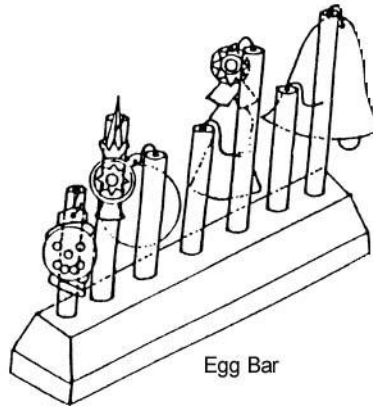

G Series

Height

G1P	3/4"	1.02	9.84
G2P	1 1/2"	1.14	11.04
G3P	2"	2.27	21.84

H Series

Rod Ht. Base

H8 ROD	4"	2 3/4"	7.52	72.24
H10 ROD	6"	3 1/2"	9.84	94.44

SPECIALTY STILTS

Single Plate & Tile Holder	each 4.25
Plate Rack (Set of 3)	8.65
Bead Tree (replacement wires)	18.49 8.40
Egg Bar	13.95
Ornament Holder	23.25
Small Bead Rack (replacement wires)	16.99 11.07
Large Bead Rack (replacement wires)	37.99 31.20
Ladle Stilt	5.35
Napkin Ring Stilt	12.25
Earring Holder - Discontinued	
Stacking Tile Holder	2.25
Stacking Tile Holder Set of 4	8.24
Round Circle Stilt – R4	3.65
Round Circle Stilt – R6	4.75
Bed of Nails – 92 pins	12.25

Plate Rack

Single Plate & Tile Holder

Ladle Stilt

Napkin Ring Holder

Bead Tree

Egg Bar

Small Bead Rack

Large Bead Rack

Stacking Tile Holder

Earring Holder

STILTS

4 Point Star Series

	each	dozen
Star 9-4	1.28	12.36
Star 10-4	1.35	13.08
Star 11-4	1.41	13.68
Star 12-4	1.45	14.04
Star 13-4	1.86	17.88
Star 14-4	1.96	18.84
Star 15-4	2.11	20.28
Star 16-4	2.35	22.56