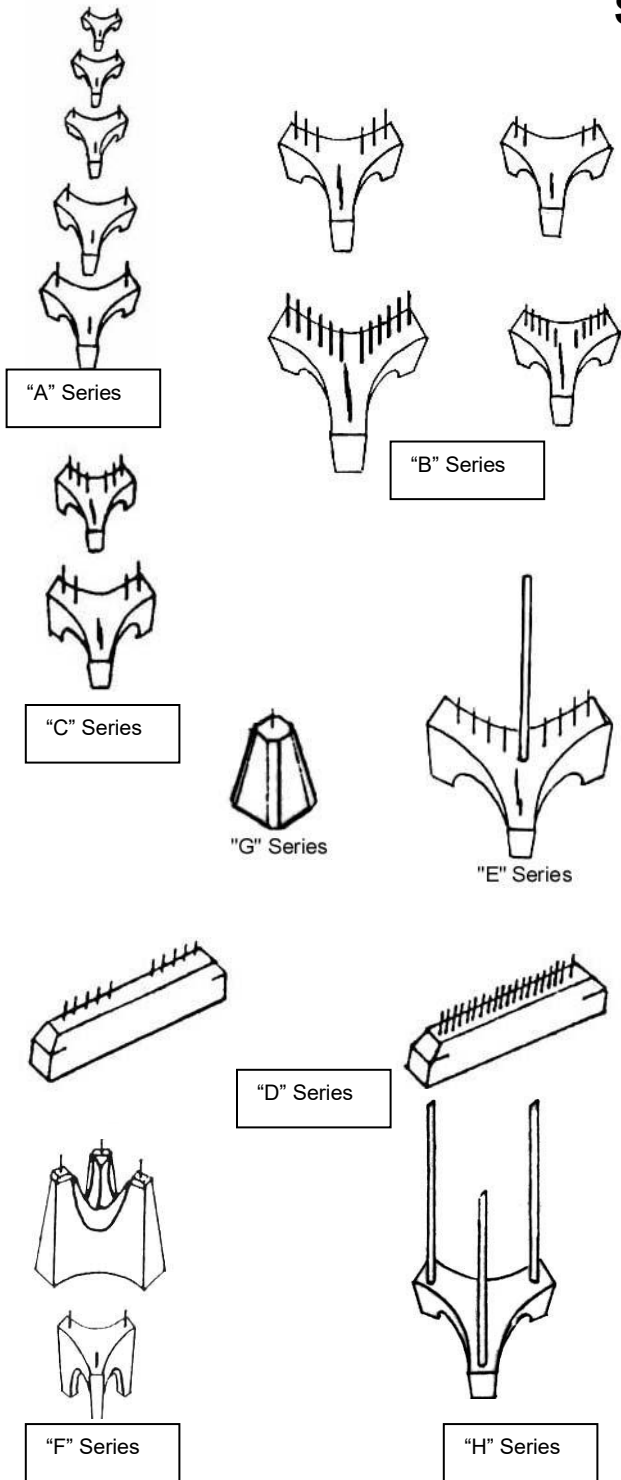

STILTS

Small Stilt Kit

52.90
contains 3 each A-00, 0, 1, 2, 4, 6, D3B, D4B
1 each #8, 10, 2x9, 4x6, 6x12, 2S, 6S, 6H

Large Stilt Kit

98.50
contains 6 each A-0, 1, 2, 4, 6, 3B, 4B
3 each #8, #10; 2 each 2x9, 4x6, 6x12, 6H
1 each 10x15, 12x15, 14x9, 2S

size each dozen

A Series

A00	1/4"	1.09	10.56
A0	1/2"	1.13	10.92
A1/2	3/4"	1.20	11.52
A1	1"	1.36	13.08
A2	1 1/4"	1.54	14.88
A4	1 1/2"	1.90	18.36
A6	2 1/4"	2.12	20.40
A8	2 3/4"	2.37	22.80
A10	3 1/2"	2.78	26.76

C Series

C12x6	4 1/4"	6.32	60.72
C12x15	4 1/4"	6.55	63.00
C14x9	5 1/4"	7.07	67.92
C14x15	5 1/4"	7.48	71.88
C16x18	7 1/4"	8.61	82.68

D Series

D2B	2"	1.74	16.92
D3B	3 1/4"	3.28	31.44
D4B	4"	2.84	27.24
D4B-20	4"	3.77	36.24
D5B	3 1/2"	3.04	29.28

E Series

Rod Ht. Base

E2S	1 1/2"	1 3/4"	2.98	28.68
E6S	2 1/2"	3"	5.17	49.68
E10S	6"	4"	6.86	65.88

F Series

Size Ht.

F3H	1 1/8"	1 1/2"	1.87	18.12
F6H	1 3/8"	1 3/4"	2.13	20.52
F9H	2"	2"	2.42	23.28
F10H	2 1/8"	3"	3.29	31.68