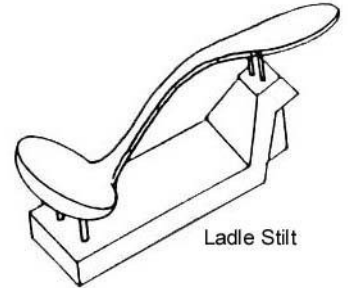

G Series

Height

G1P	3/4"	1.02	9.84
G2P	1 1/2"	1.14	11.04
G3P	2"	2.27	21.84

H Series

Rod Ht. Base

H8 ROD	4"	2 3/4"	7.52	72.24
H10 ROD	6"	3 1/2"	9.84	94.44

SPECIALTY STILTS

Single Plate & Tile Holder	each 4.25
Plate Rack (Set of 3)	8.65
Bead Tree (replacement wires)	18.49 8.40
Egg Bar	13.95
Ornament Holder	23.25
Small Bead Rack (replacement wires)	16.99 11.07
Large Bead Rack (replacement wires)	37.99 31.20
Ladle Stilt	5.35
Napkin Ring Stilt	12.25
Earring Holder - Discontinued	
Stacking Tile Holder	2.25
Stacking Tile Holder Set of 4	8.24
Round Circle Stilt – R4	3.65
Round Circle Stilt – R6	4.75
Bed of Nails – 92 pins	12.25

Plate Rack

Single Plate & Tile Holder

Ladle Stilt

Napkin Ring Holder

Bead Tree

Egg Bar

Small Bead Rack

Large Bead Rack