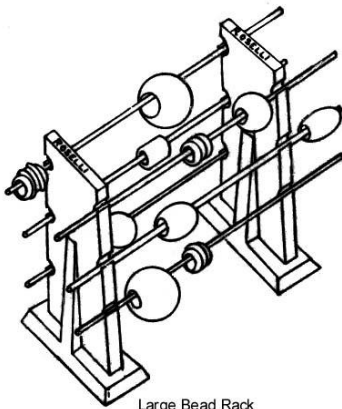

G Series

Height

G1P	3/4"	1.02	9.84
G2P	1 1/2"	1.14	11.04
G3P	2"	2.27	21.84

H Series

Rod Ht. Base

H8 ROD	4"	2 3/4"	7.52	72.24
H10 ROD	6"	3 1/2"	9.84	94.44

SPECIALTY STILTS

Single Plate & Tile Holder	each 4.25
Plate Rack (Set of 3)	8.65
Bead Tree (replacement wires)	18.49 8.40
Egg Bar	13.95
Ornament Holder	23.25
Small Bead Rack (replacement wires)	16.99 11.07
Large Bead Rack (replacement wires)	37.99 31.20
Ladle Stilt	5.35
Napkin Ring Stilt	12.25
Earring Holder - Discontinued	
Stacking Tile Holder	2.25
Stacking Tile Holder Set of 4	8.24
Round Circle Stilt – R4	3.65
Round Circle Stilt – R6	4.75
Bed of Nails – 92 pins	12.25

Plate Rack

Single Plate & Tile Holder

Ladle Stilt

Napkin Ring Holder

Bead Tree

Egg Bar

Small Bead Rack

Large Bead Rack

Stacking Tile Holder

Earring Holder

STILTS

4 Point Star Series

	each	dozen
Star 9-4	1.28	12.36
Star 10-4	1.35	13.08
Star 11-4	1.41	13.68
Star 12-4	1.45	14.04
Star 13-4	1.86	17.88
Star 14-4	1.96	18.84
Star 15-4	2.11	20.28
Star 16-4	2.35	22.56